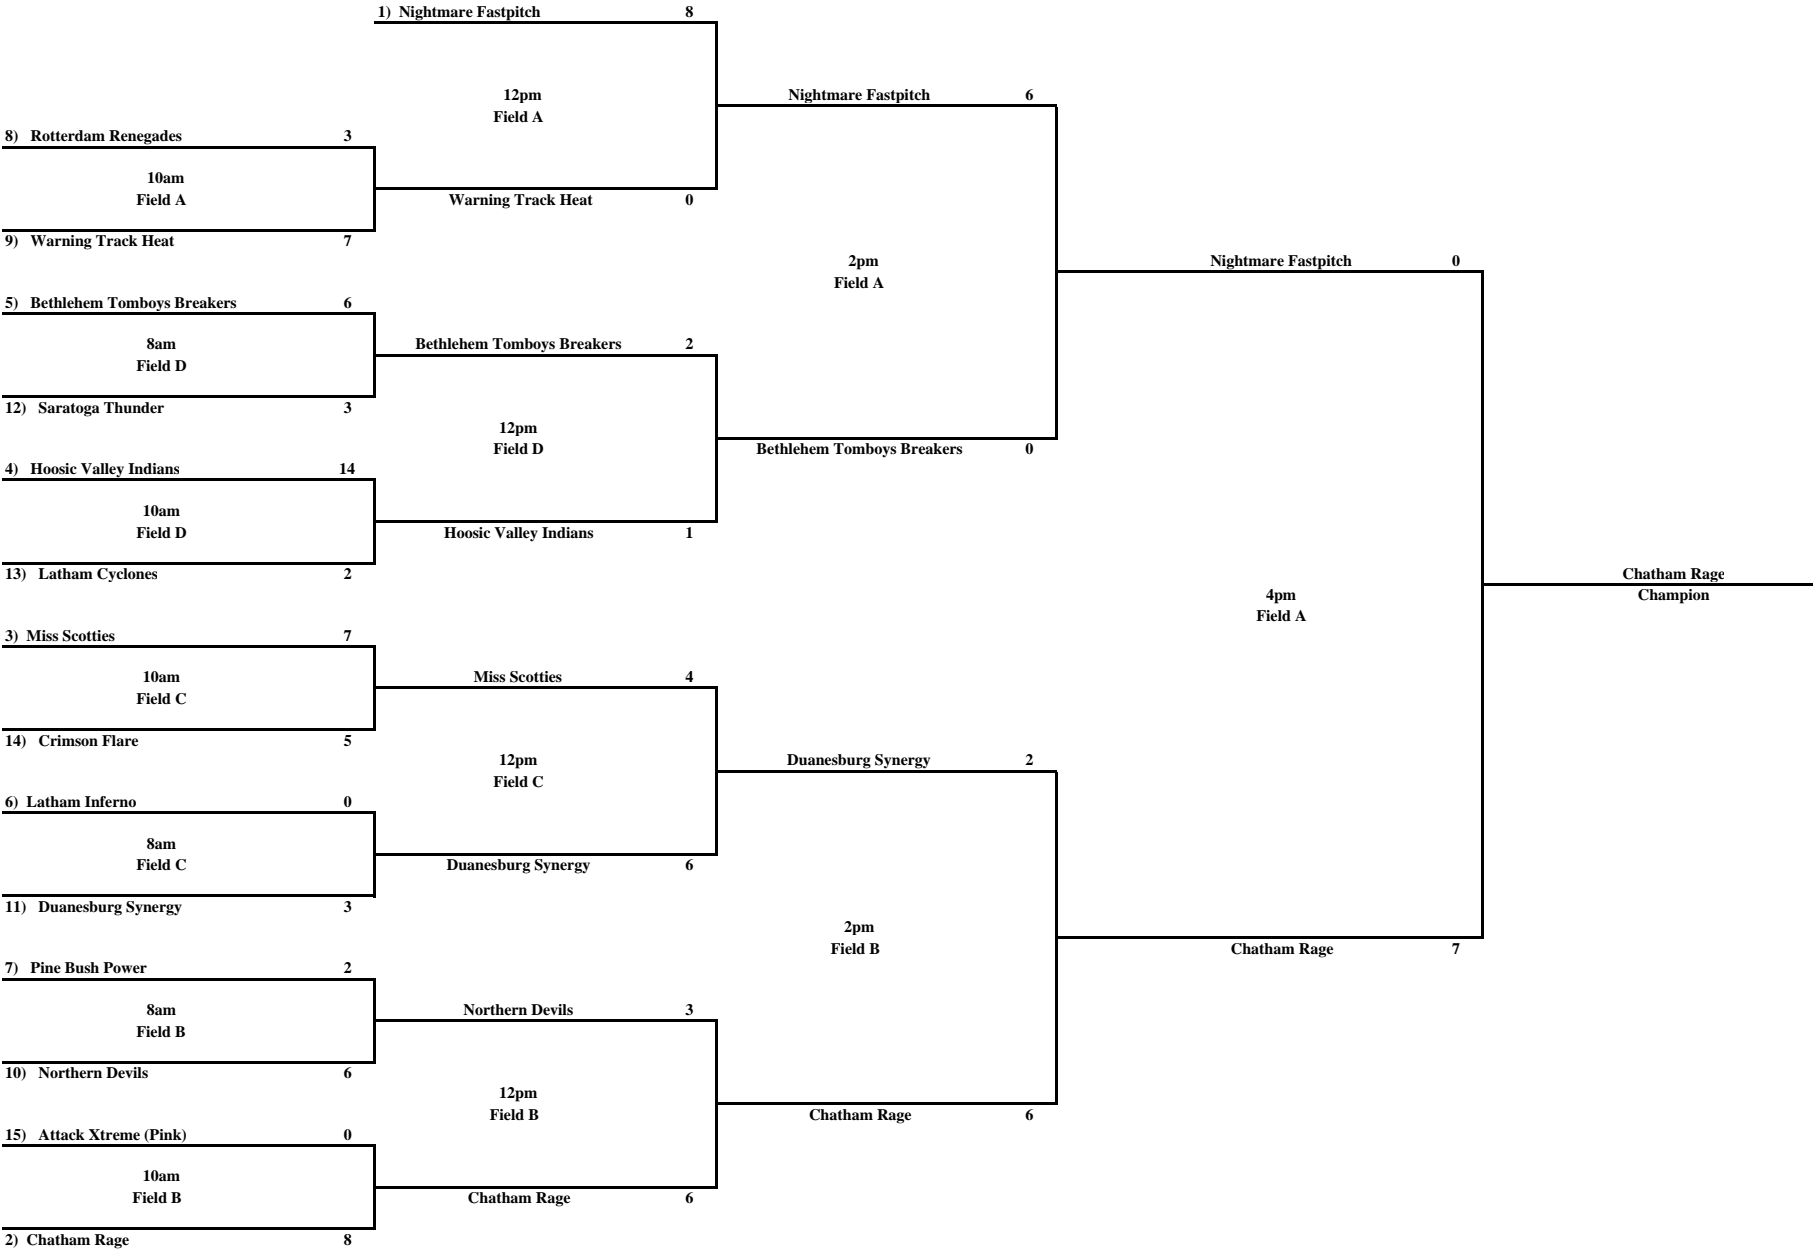

ASA 16_U B Eastern National Qualifier
Tournament Champions
"Chatham Rage"

ASA 16_U Eastern National Qualifier
Tournament Runner-ups
"Nightmare Fastpitch"

Team Name	Wins	Losses	Runs Allowed	Runs Scored	Order of Finish
Chatham Rage	7	0	9	43	1
Nightmare Fastpitch	5	1	11	38	2
Bethlehem Tomboys Breakers	4	2	21	32	3
Duanesburg Synergy	3	3	24	22	4
Miss Scotties	3	2	14	33	5
Hoosic Valley Indians	3	2	11	29	6
Warning Track Heat	3	2	33	27	7
Northern Devils	2	3	21	22	8
Latham Inferno	2	2	18	23	9
Pine Bush Power	2	2	24	21	10
Rotterdam Renegades	2	2	27	22	11
Saratoga Thunder	0	4	26	9	12
Latham Cyclones	0	4	41	18	13
Crimson Flare	0	4	36	12	14
Attack Xtreme (Pink)	0	4	39	3	15

Team Name	Wins	Losses	Runs Allowed	Runs Scored	Seed
Nightmare Fastpitch	3	0	4	24	1
Chatham Rage	3	0	4	16	2
Miss Scotties	2	1	3	22	3
Hoosic Valley Indians	2	1	7	14	4
Bethlehem Tomboys Breakers	2	1	11	24	5
Latham Inferno	2	1	15	23	6
Pine Bush Power	2	1	18	19	7
Rotterdam Renegades	2	1	20	19	8
Warning Track Heat	2	1	22	20	9
Northern Devils	1	2	13	13	10
Duanesburg Synergy	1	2	14	11	11
Saratoga Thunder	0	3	20	6	12
Latham Cyclones	0	3	27	16	13
Crimson Flare	0	3	29	7	14
Attack Xtreme (Pink)	0	3	31	3	15